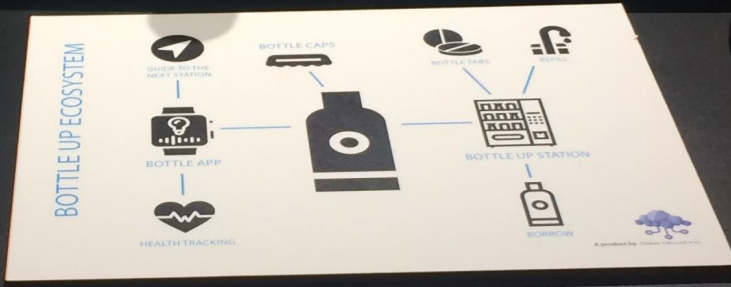

TRIECKIEN

CZECH SPORT

AHOJ!

EXCHII

MAGASINE

PREZIDENT 21

*"EMBRACE YOUR
INNER SWANKMAJER"*

Thank you Bottle Up!
 My name is [Name] and I love my Bottle Up. It's been using the Bottle Up for months now! Absolutely a fan of it! It only has 200 more uses though, so I use it all the time and have to refill it at least 8 times a day.