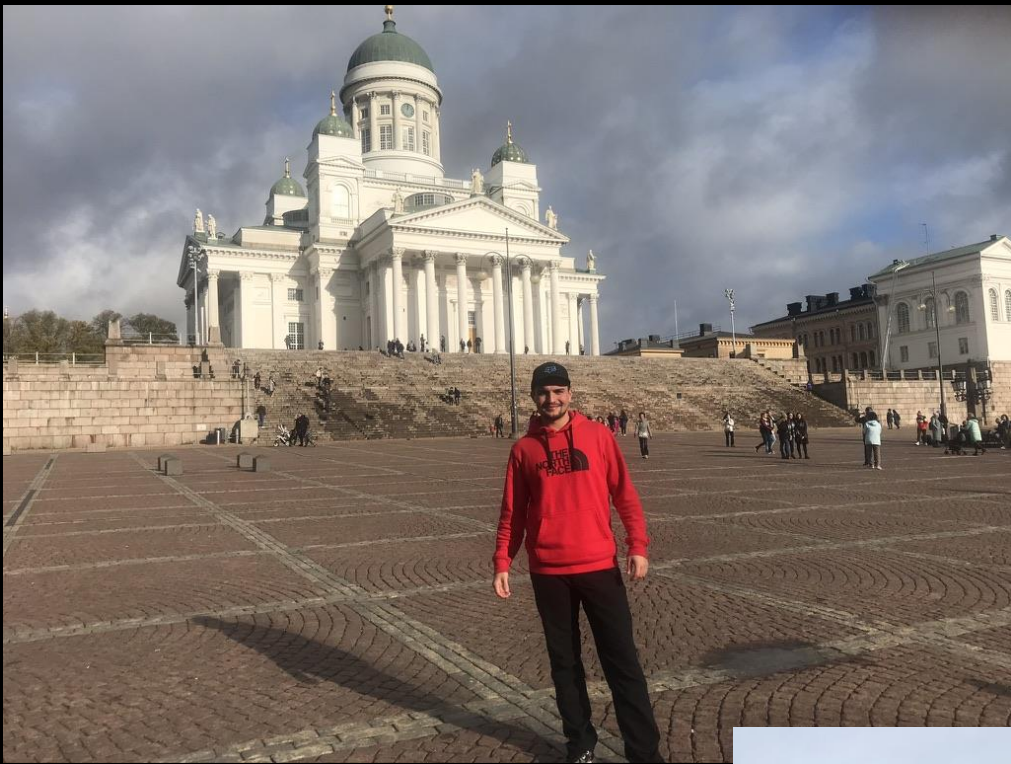

# Unisport

- 4 měsíce členství 80€
  - Neomezený vstup fitness, týmové sporty,..
- 
- Sleva na masáže, sauna

UniCafe Helsinki  
2,60 €

Helsinki

Helsinki – město možností

A dark, irregular ink blot with white splatters on a white background. The blot is roughly circular but has jagged, organic edges. The center of the blot is a deep, dark blue or black, while the edges are lighter, showing a mix of dark and light blue tones. Numerous small, white, teardrop-shaped splatters are scattered around the blot, particularly towards the top and right sides. The overall effect is that of a fresh ink spill on a white surface.