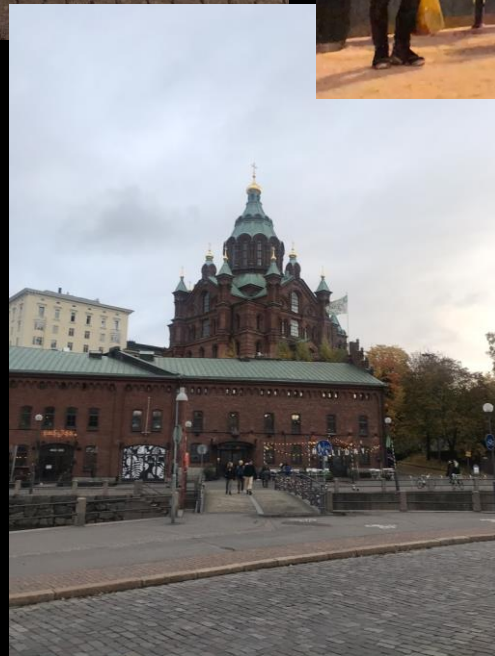

# Unisport

- 4 měsíce členství 80€
  - Neomezený vstup fitness, týmové sporty,..
- 
- Sleva na masáže, sauna

UniCafe Helsinki  
2,60 €

Helsinki

Helsinki – město možností

A dark, irregular ink blot with white splatters on a white background. The blot is roughly circular but has jagged, organic edges. The center of the blot is a deep, dark blue or black, while the edges are lighter, showing a mix of dark and light blue tones. Numerous small, white, teardrop-shaped splatters are scattered around the blot, particularly towards the top and right sides. The overall effect is that of a fresh ink spill on a white surface.