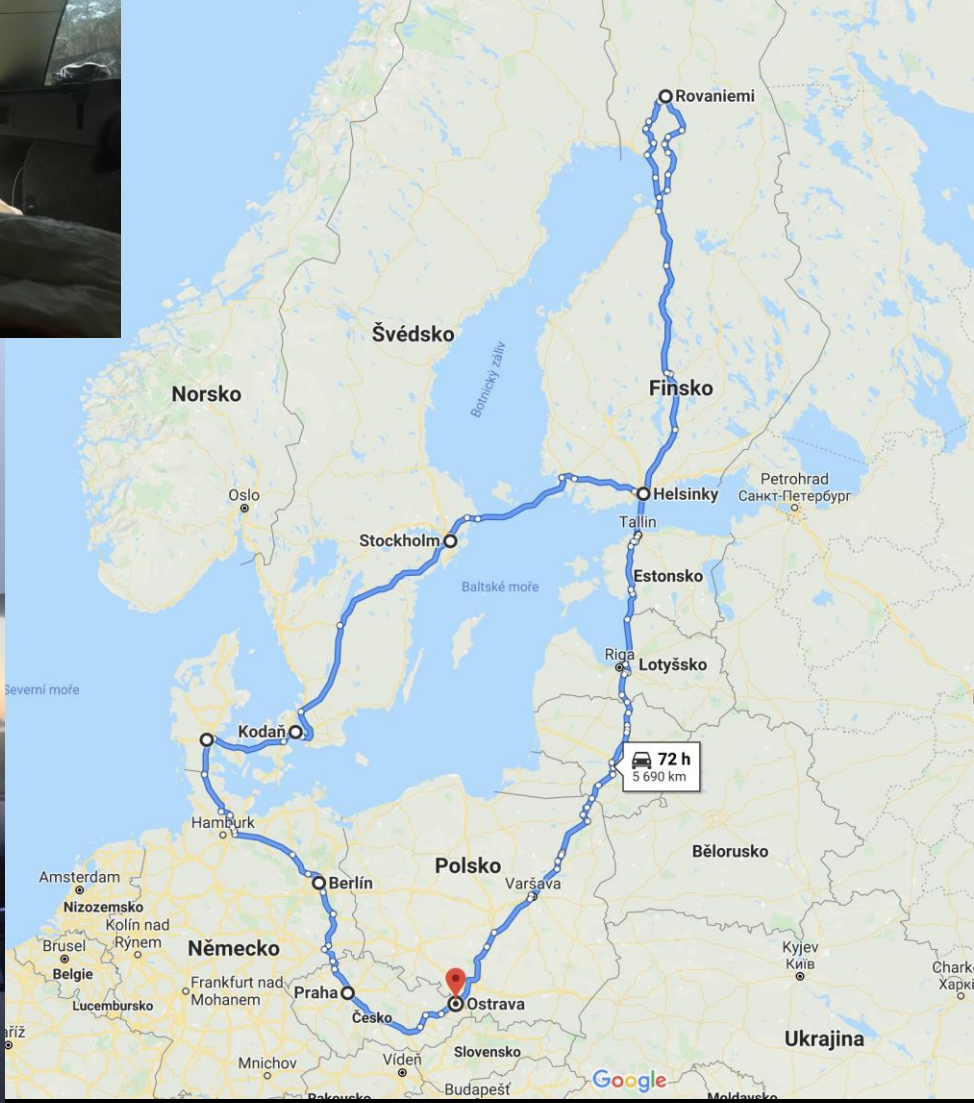

# Finland University of Helsinki

*Erasmus trochu jinak*

<https://www.instagram.com/maraborak/>

Almost there  
Good morning 😊😊  
900km done

LITVA

# Unisport

- 4 měsíce členství 80€
  - Neomezený vstup fitness, týmové sporty,..
- 
- Sleva na masáže, sauna

UniCafe Helsinki  
2,60 €

Helsinki

Helsinki – město možností

A dark, irregular ink blot with white splatters on a white background. The blot is roughly circular but has jagged, organic edges. The center of the blot is a deep, dark blue or black, while the edges are lighter, showing a mix of dark and light blue tones. Numerous small, white, teardrop-shaped splatters are scattered around the blot, particularly towards the top and right sides. The overall effect is that of a fresh ink spill on a white surface.