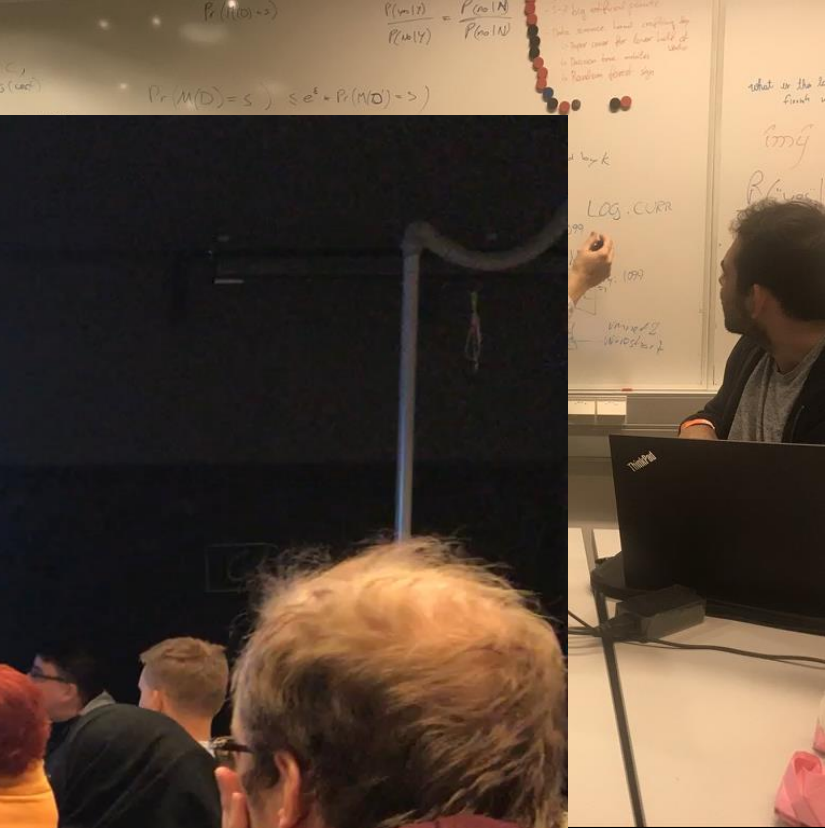

# Unisport

- 4 měsíce členství 80€
  - Neomezený vstup fitness, týmové sporty,..
- 
- Sleva na masáže, sauna

UniCafe Helsinki  
2,60 €

Helsinki

Helsinki – město možností

A dark, irregular ink blot with white splatters on a white background. The blot is roughly circular but has jagged, organic edges. The center of the blot is a deep, dark blue or black, while the edges are lighter, showing a mix of dark and light blue tones. Numerous small, white, teardrop-shaped splatters are scattered around the blot, particularly towards the top and right sides. The overall effect is that of a fresh ink spill on a white surface.